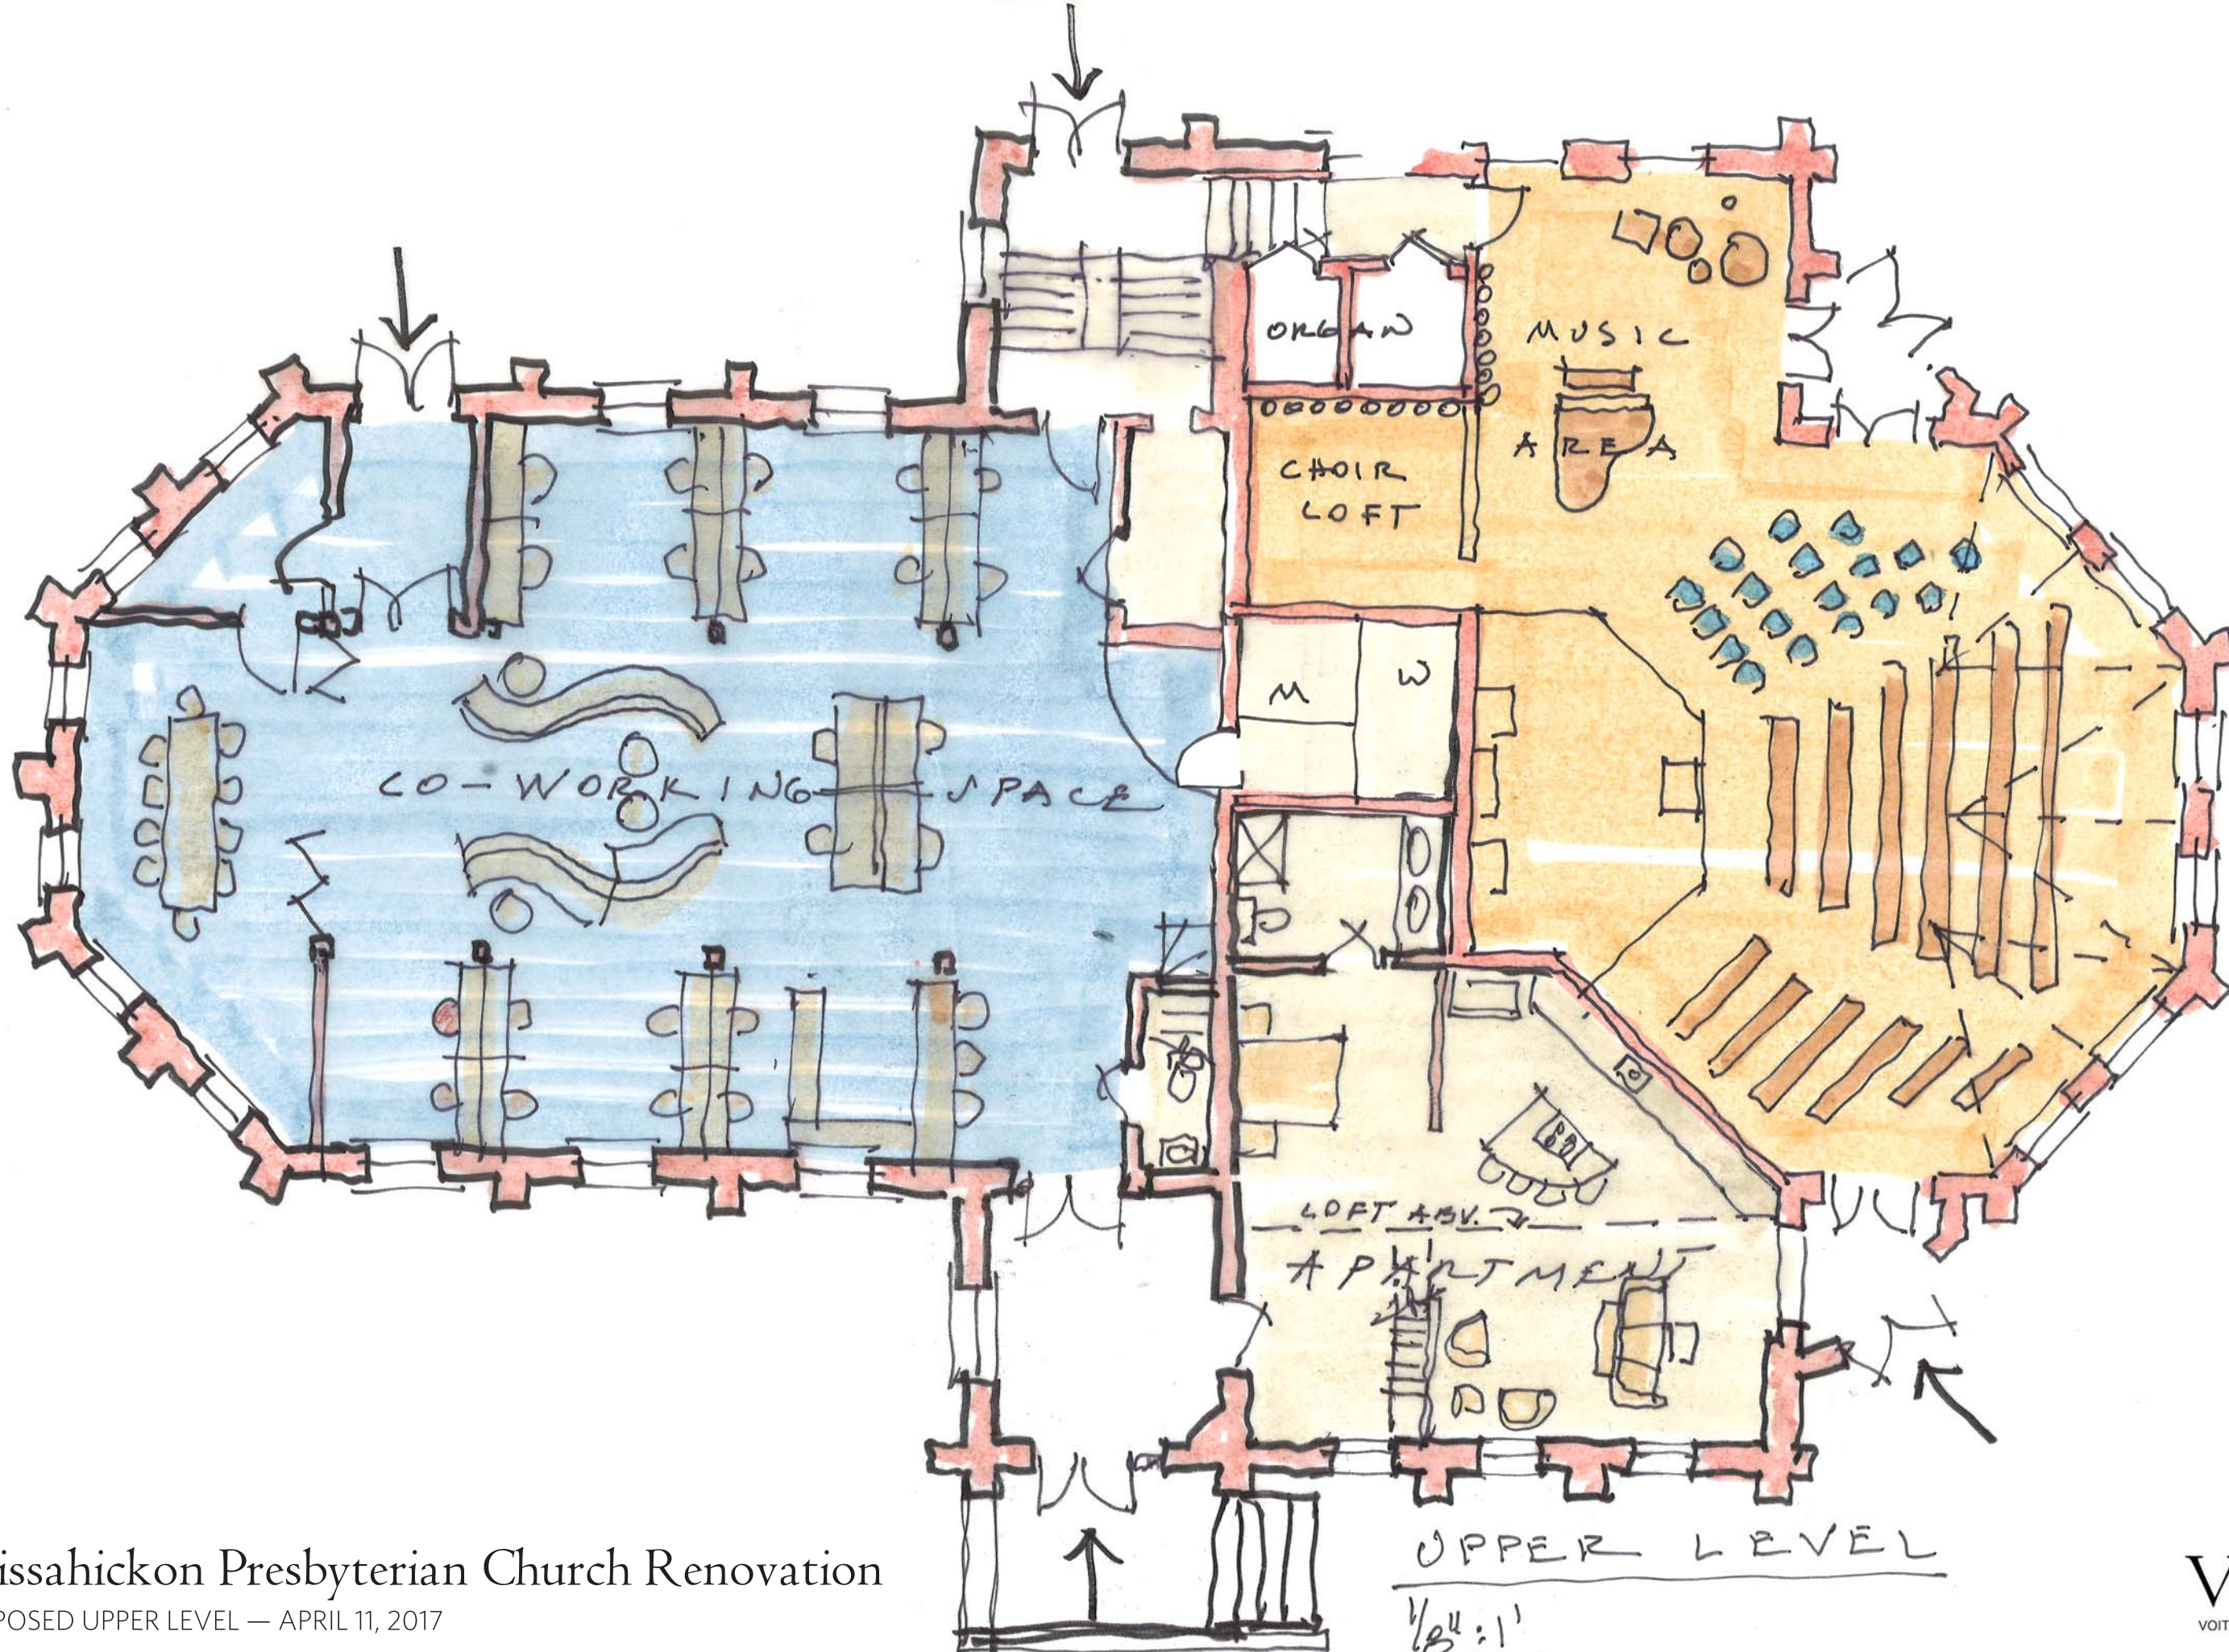

LOWER LEVEL
 1/8" = 1'-0"

MIDDLE LEVEL

1/8" = 1'-0"

Wissahickon Presbyterian Church Renovation
 PROPOSED UPPER LEVEL — APRIL 11, 2017